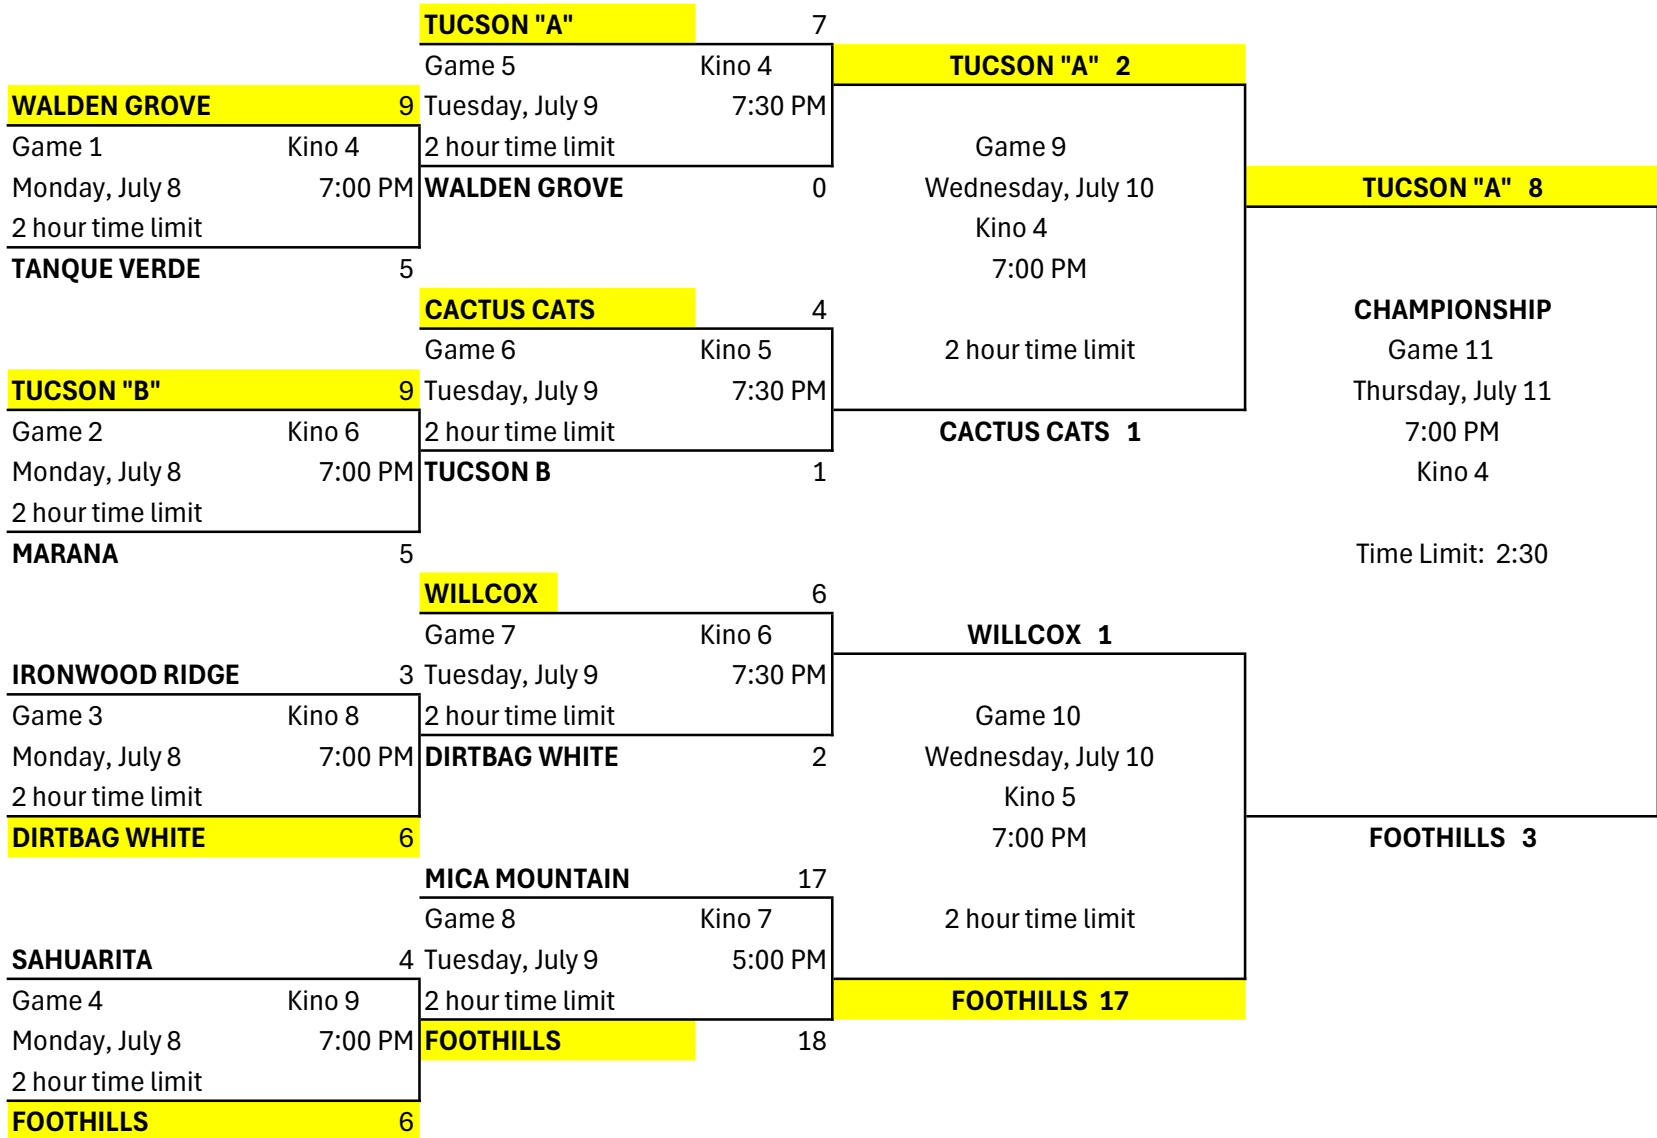

**CHAMPIONS  
TUCSON "A"**

**KINO BASEBALL LEAGUE**

**2024 SUMMER JAYVEE TOURNAMENT**

Format: Single Elimination

Home Team Determined by Coin Toss (All Games)