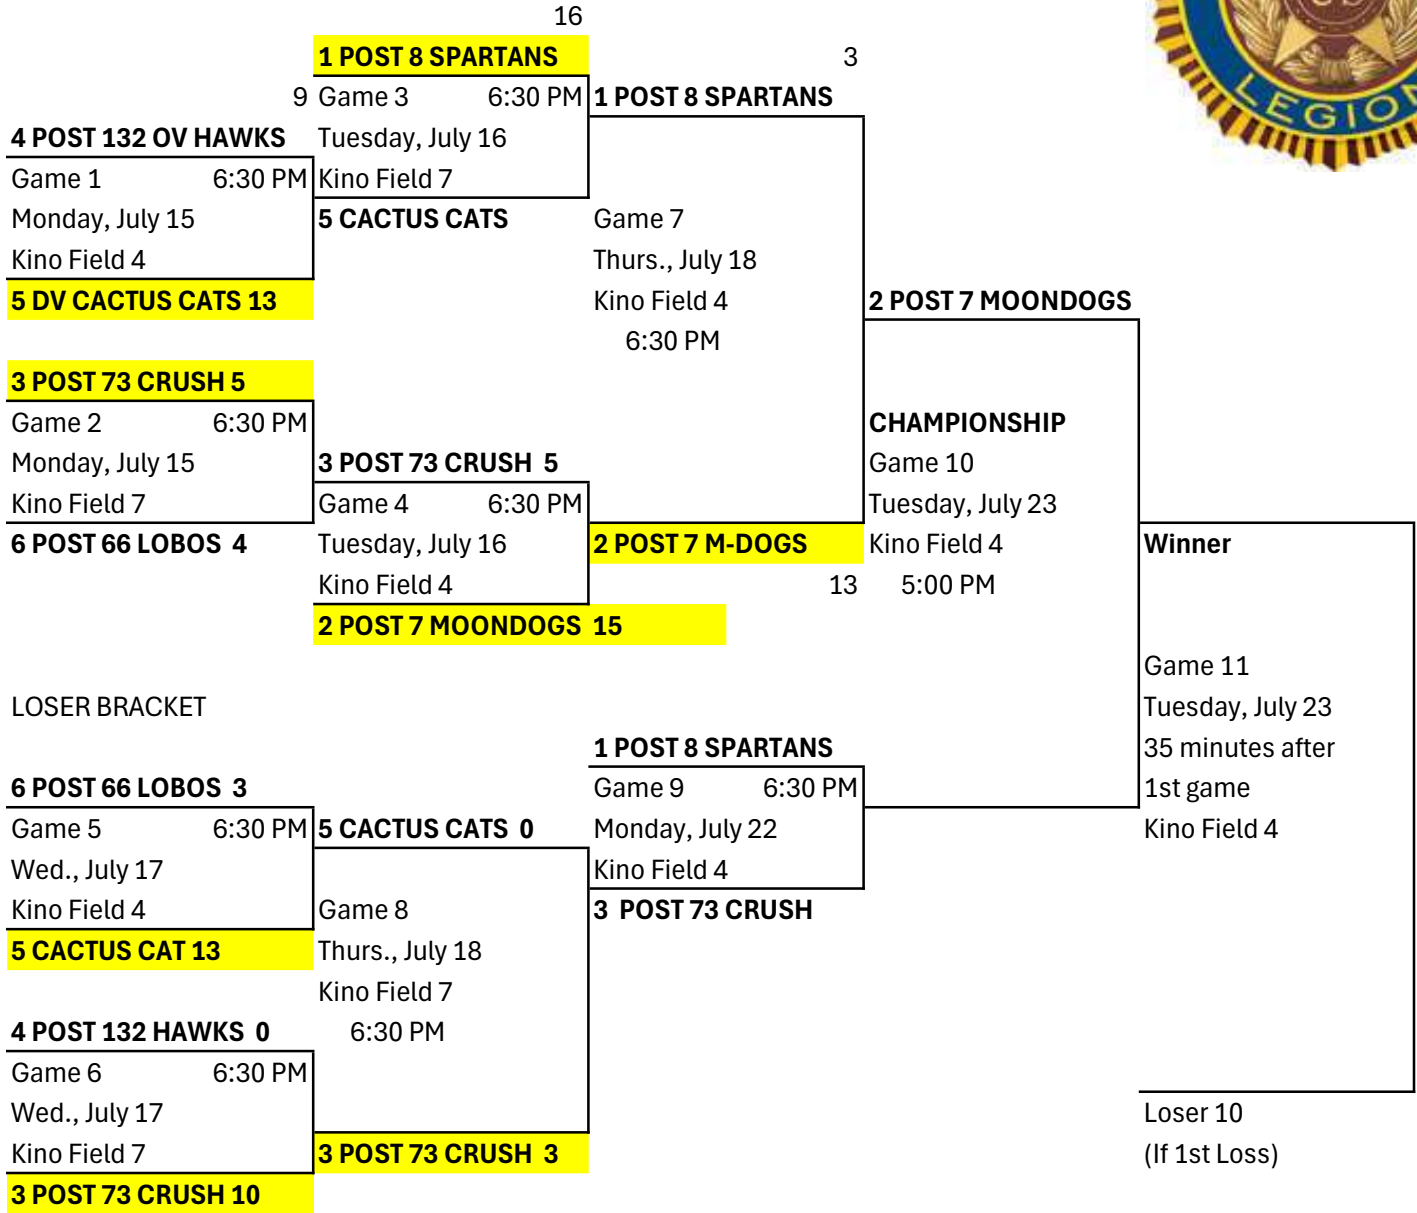

DEPARTMENT OF ARIZONA STATE TOURNAMENT

KINO SPORTS COMPLEX
2500 E. Ajo Way, Tucson, Arizona

STATE CHAMPION

- 1 Higher Seed is HOME TEAM--Excpetion Game 11 -Coin Toss
- 2 Pre-Game Ceremonies

Monday, July 15	Field 7	6:00 PM
Tuesday, July 16	Field 7	6:00 PM

CHAMPION ADVANCES TO WEST REGION: Fairfield, California

August 7-11

REGION WINNER ADVANCES TO LEGION WORLD SERIES, Shelby, North Carolina

August 15-20