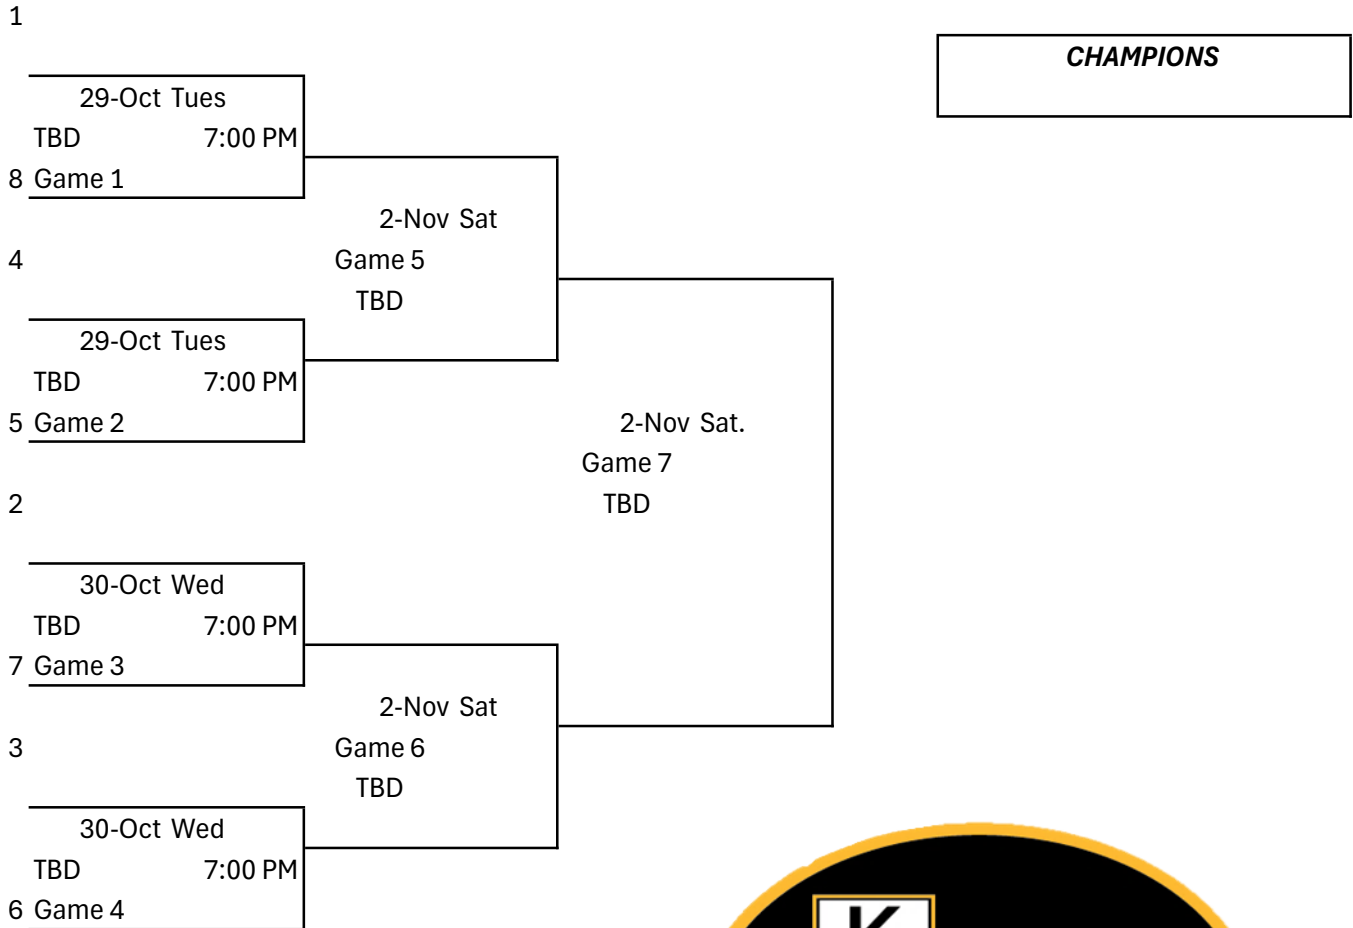

KINO BASEBALL LEAGUE

(Game sites to be determined)

FALL 14U LEAGUE PLAYOFF SCHEDULE

(Single Elimination)

HOME TEAM is higher seed

Time Limit 2:00 for Games 1-6

Time Limit for Championship game 2:15