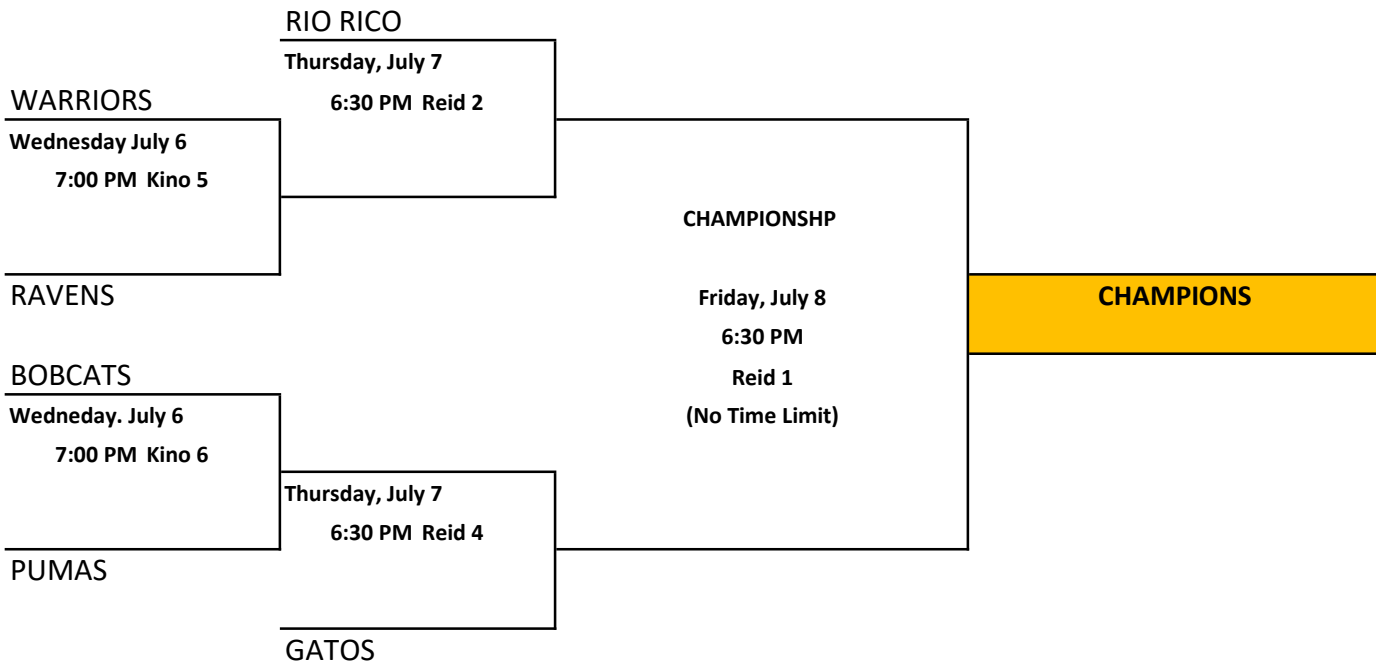

# KINO BASEBALL LEAGUE

## HS VARSITY SUMMER PLAYOFF SCHEDULE Single Elimination Format

Coin toss all games to determine HOME TEAM

High School rules in effect (exception: No pitch count)

2:00 Hour time limit all games--Exception: Championship Game