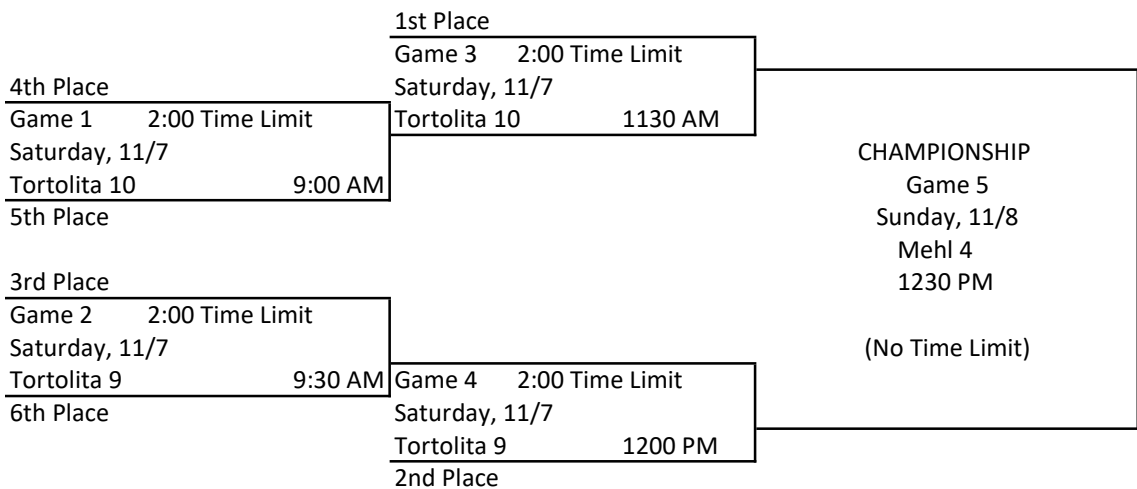

2020 FALL 13U DIVISION PLAYOFF SCHEDULE
Gold Division League Championship
(Game Sites and Times to be determined)

FALL LEAGUE CHAMPIONS