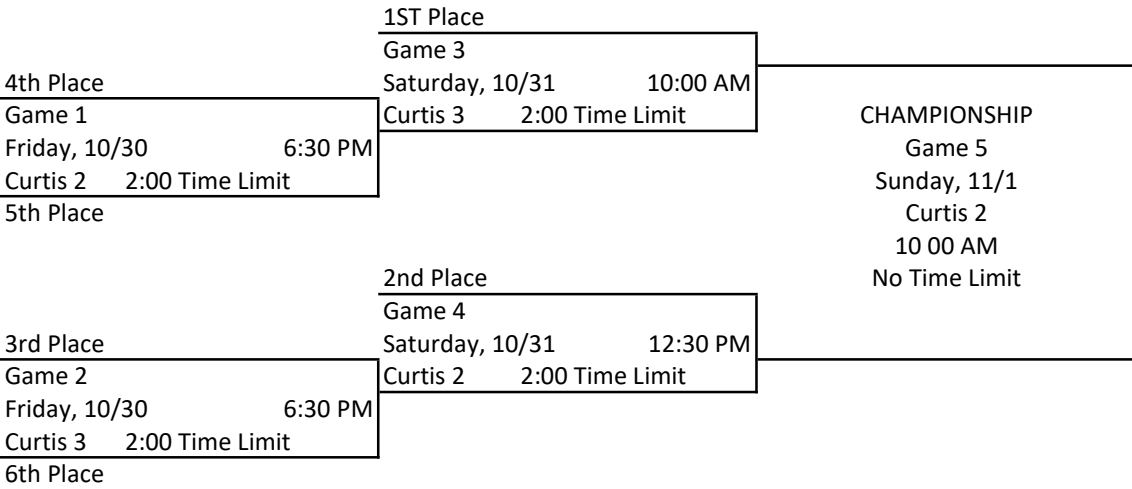

POINT SYSTEM:

Win = 3 points

Tie = 1 point

KINO BASEBALL LEAGUE

2020 FALL 11U DIVISION

**PLAYOFF SCHEDULE
(Single elimination bracket)**

CHAMPIONS

- 1 Higher seed is HOME TEAM
- 2 Regular season rules and policies in effect
 - Exceptions
 - 1 Games tied play extra innings until a winner is determined
 - 2 No time limit Championship Game 5
- 3 League provides game baseballs

Post-Playoff Awards
 Individual player awards-Champion and 2nd Finalist
 Team Championship Award

TIEBREAKER PROCESS

Final standings are determined as:

WON-LOSS-TIE-POINTS

The tie breakers are used in order to advance or seed ONE or more teams at a time.

Each time a tie is broken to advance one or more teams, leaving situation reverts to criteria #1 (Head to Head results)

1 RESULTS OF HEAD TO HEAD

Example: If there are multi teams tied with identical records and teams A, B, and C played against each other during the regular season, Team A won all its games against Team B and C. Team A gets to advance or the higher seed, that creates a two-way tie between teams B and C. The tie is then broken by Criteria 1 (Head to Head)